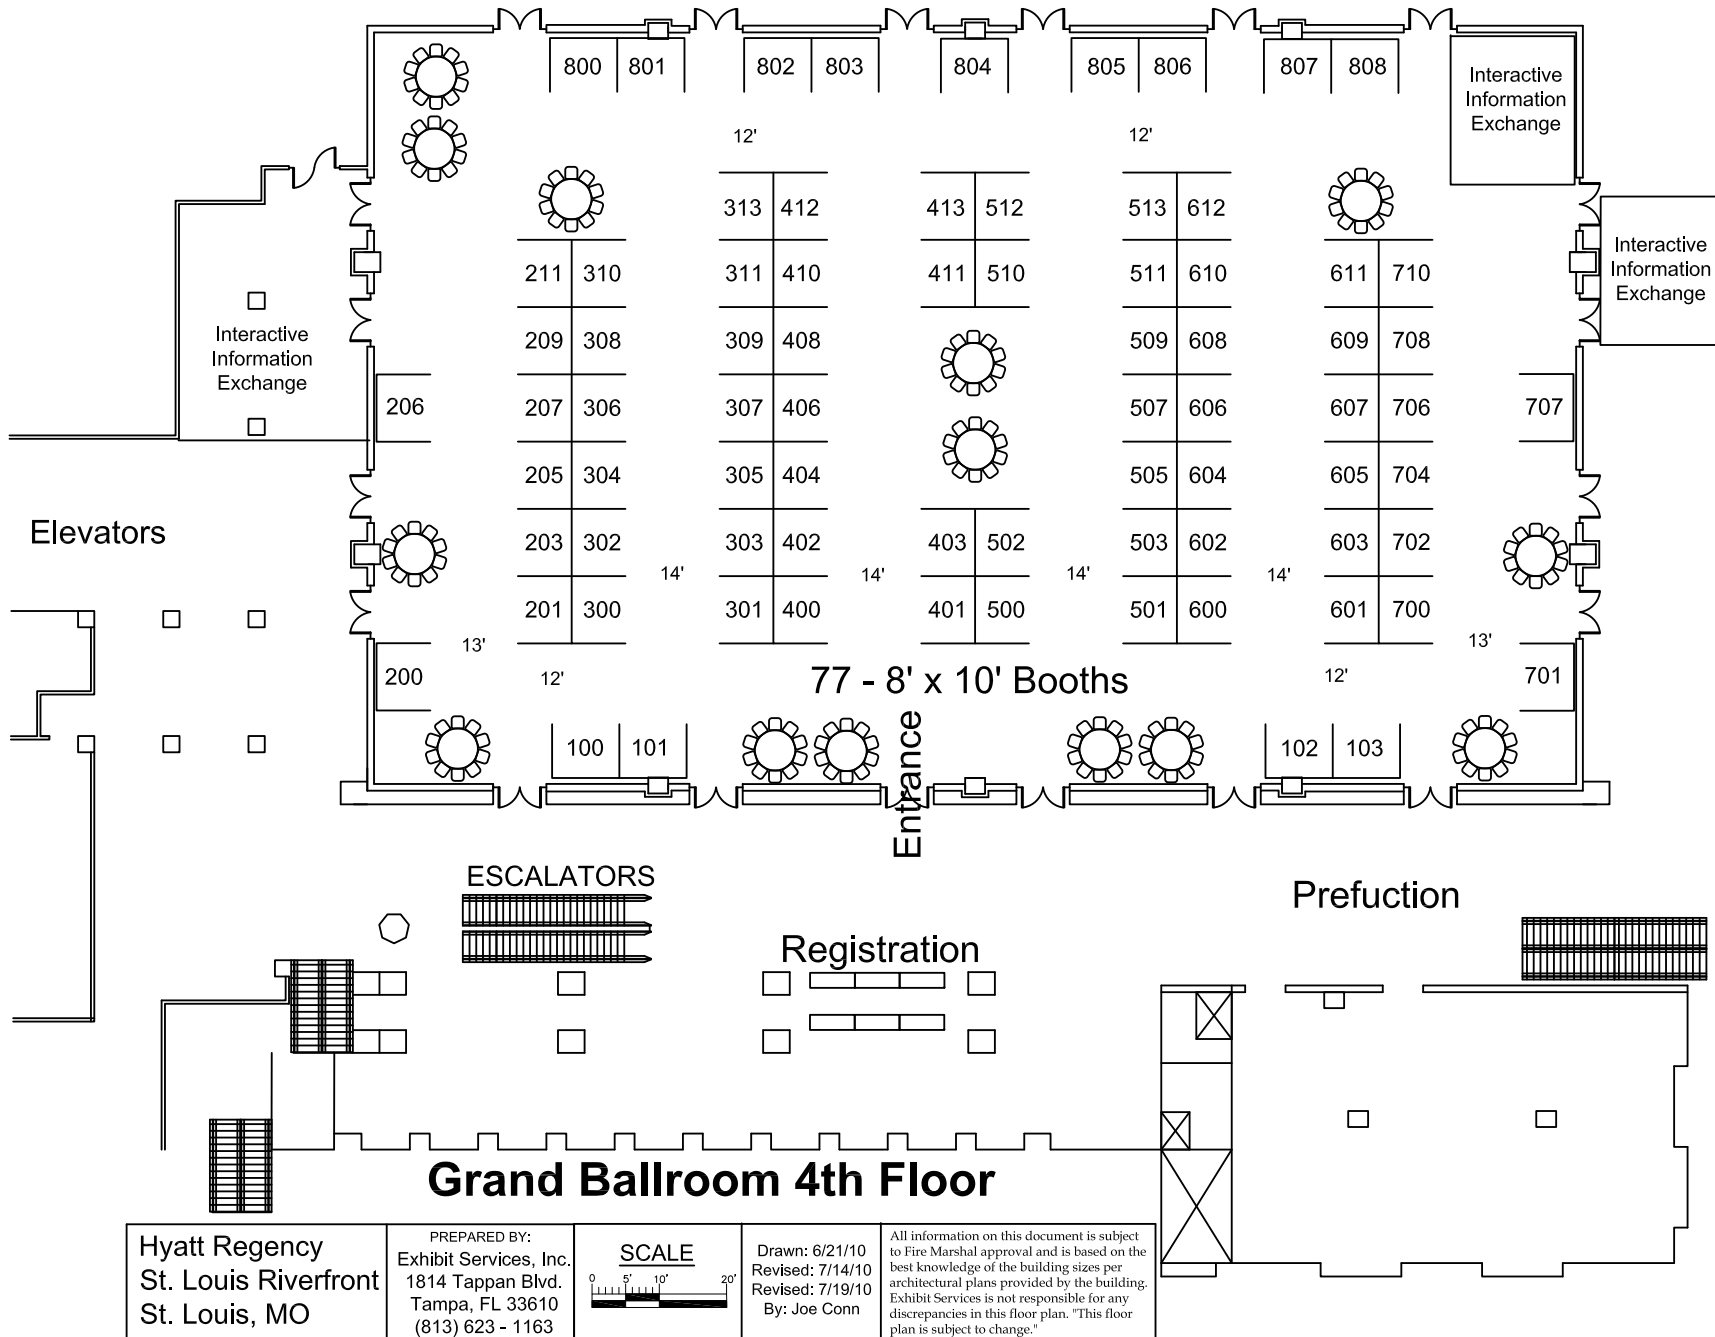

## Grand Ballroom 4th Floor

<p>Hyatt Regency St. Louis Riverfront St. Louis, MO</p>	<p>PREPARED BY: Exhibit Services, Inc. 1814 Tappan Blvd. Tampa, FL 33610 (813) 623 - 1163</p>	<p style="text-align: center;"><u>SCALE</u></p>	<p>Drawn: 6/21/10 Revised: 7/14/10 Revised: 7/19/10 By: Joe Conn</p>	<p style="font-size: small;">All information on this document is subject to Fire Marshal approval and is based on the best knowledge of the building sizes per architectural plans provided by the building. Exhibit Services is not responsible for any discrepancies in this floor plan. "This floor plan is subject to change."</p>
---	---	---	--	--